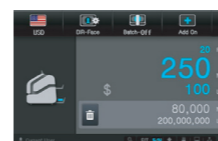

Multi Currency Processing

Apart from the local currency, multiple currencies can be installed as an option

Parallel Operation

Parallel operation is available for multi-users

5" Full Color Touch Display

Large 5" LCD touch screen with a high quality resolution of WVGA (800X480)